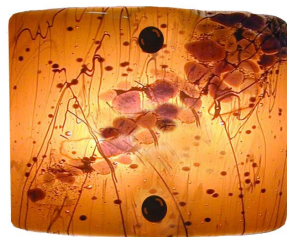

HOWARD LAMP Wall Sconces

DESIGNER SERIES

Carol Hall

WD708 OCEAN
Green

WD701/23" KELLER
Amber over white, red

WD710 EARTHSCAPE
White, spruce, caramel

WD711 PINECONE
Amber over white

WD900 COFFEE BEAN
Amber

WD701/13" TROPICANA PLUS
White, cranberry, charcoal, caramel

*Refer to glass color samples for color choices.
Photographic representations may vary from actual glass.*