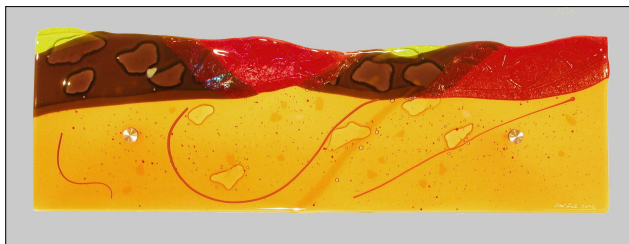

HOWARD LAMP

Bath Vanities

DESIGNER SERIES

Carol Hall

WD709 Vanity BAMBOO
White, lime, spruce

WD713 Banner Vanity FISH
Clear w/mardi, redwood

WD713 Banner Vanity WINDRIFT PLUS
White, Amber, lime, purple

WD712 Vanity CUSTOM DESIGN
Amber over white, red, sienna, yellow

*Refer to glass color samples for color choices.
Photographic representations may vary from actual glass.*