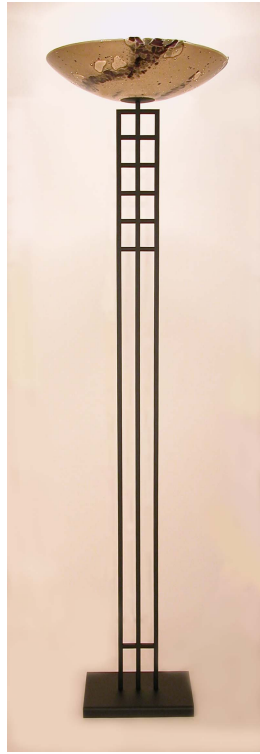

HOWARD LAMP
Floor Lamps

Designer Series
Carol Hall

FD823
Coffee Bean
Amber
w/Mardi

FD 510
Coffee Bean
Espresso
w/o Mardi

FD905
Dragonfly
Vanilla
w/Mardi

FD821
Bamboo
Vanilla

FD822
Ocean
Mist

FD805
Coffee Bean
Amber
w/Mardi