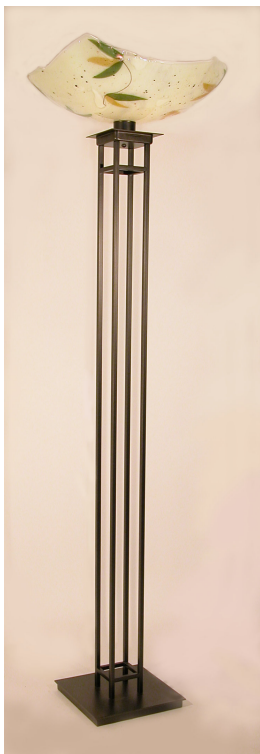

HOWARD LAMP
Floor Lamps

Designer Series
Carol Hall

FD823
Coffee Bean
Amber
w/Mardi

FD 510
Coffee Bean
Espresso
w/o Mardi

FD905
Dragonfly
Vanilla
w/Mardi

FD821
Bamboo
Vanilla

FD822
Ocean
Mist

FD805
Coffee Bean
Amber
w/Mardi