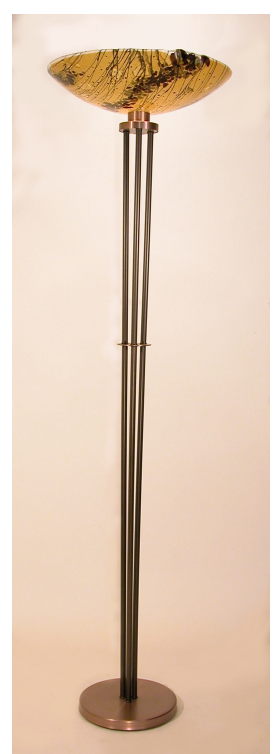

HOWARD LAMP
Floor Lamps

Designer Series
Carol Hall

FD823
Coffee Bean
Amber
w/Mardi

FD 510
Coffee Bean
Espresso
w/o Mardi

FD905
Dragonfly
Vanilla
w/Mardi

FD821
Bamboo
Vanilla

FD822
Ocean
Mist

FD805
Coffee Bean
Amber
w/Mardi