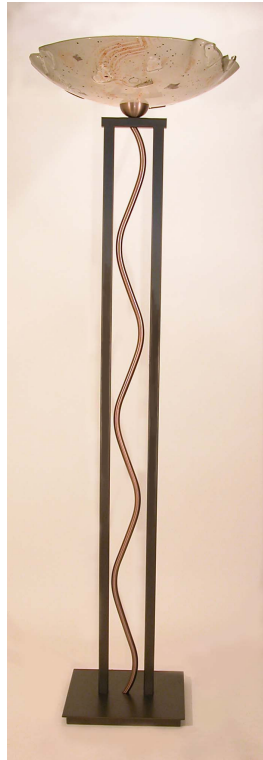

HOWARD LAMP  
Floor Lamps

Designer Series  
*Carol Hall*

FD824  
Jellyfish  
Charcoal/Khaki

FD902  
Ocean  
Mist

FD903  
Tropicana Plus  
Vanilla

FD904  
Galactica  
Caramel/Red

FD817  
Feathers  
Amber  
Copper shade

FD114  
Windrift  
Vanilla