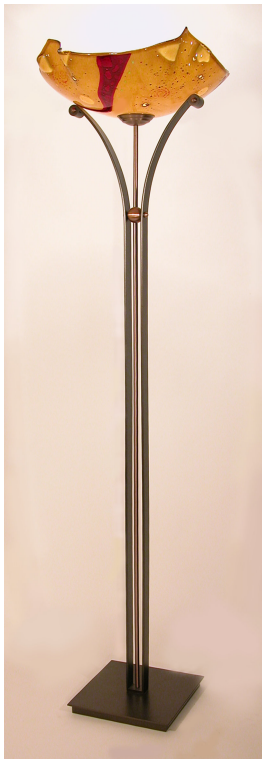

HOWARD LAMP  
Floor Lamps

Designer Series  
*Carol Hall*

FD824  
Jellyfish  
Charcoal/Khaki

FD902  
Ocean  
Mist

FD903  
Tropicana Plus  
Vanilla

FD904  
Galactica  
Caramel/Red

FD817  
Feathers  
Amber  
Copper shade

FD114  
Windrift  
Vanilla