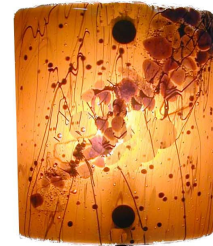

## COFFEE BEAN

Choose 1 background color  
Standard beans: khaki, plum, brown

Peach without mardi

Amber with mardi \*  
TD819 Black

White with mardi \*  
PD804 Black

Espresso without mardi  
FD510 Bronze

Group 1 pricing for round shade  
Group 2 pricing for square shade  
\*With mardi add one group

Please refer to glass color samples for color choices.  
Photographic representations may vary from actual glass.