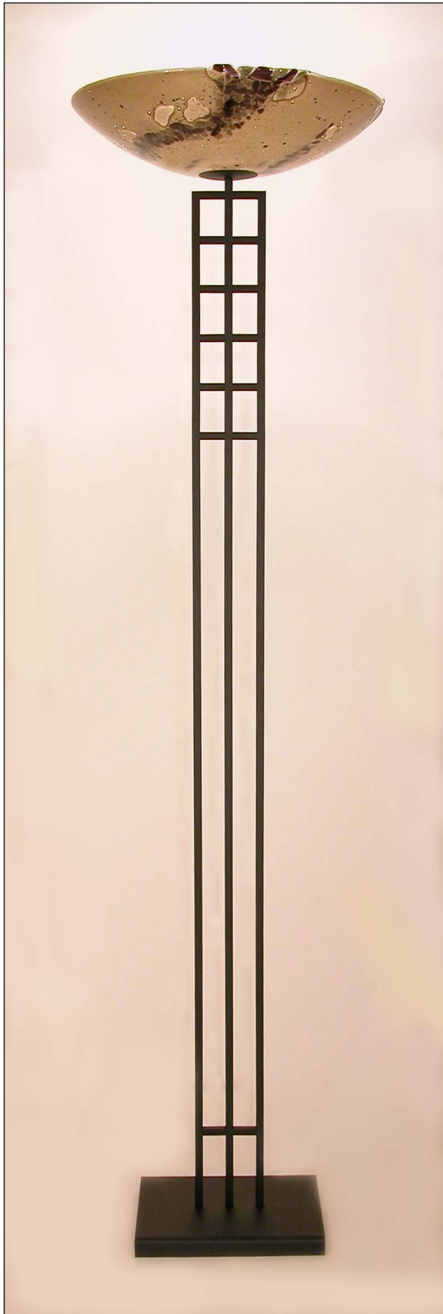

# HOWARD LAMP

# DESIGNER SERIES

*Carol Hall*

## COFFEE BEAN

Choose 1 background color  
Standard beans: khaki, plum, brown

Peach without mardi

Amber with mardi \*  
TD819 Black

White with mardi \*  
PD804 Black

Espresso without mardi  
FD510 Bronze

Group 1 pricing for round shade  
Group 2 pricing for square shade  
\*With mardi add one group

Please refer to glass color samples for color choices.  
Photographic representations may vary from actual glass.