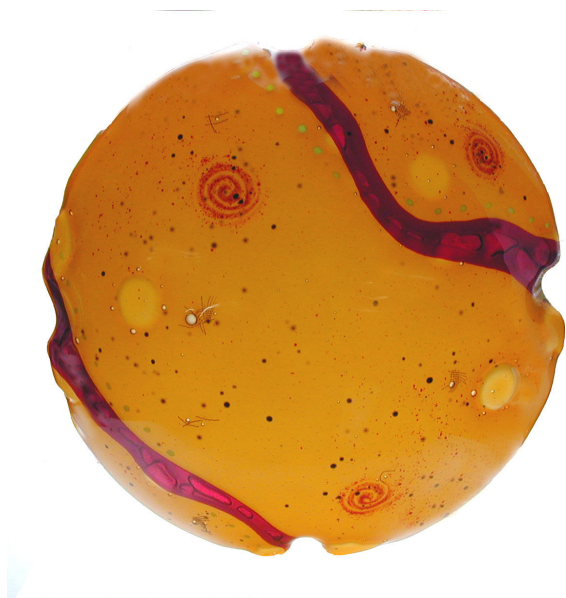

HOWARD LAMP

DESIGNER SERIES

Carol Hall

GALACTICA

Caramel over White
with Red cut-through

PD 801

Please refer to glass color samples for color choices.
Photographic representations may vary from actual glass.

Group 1 pricing for round shade
Group 2 pricing for square shade