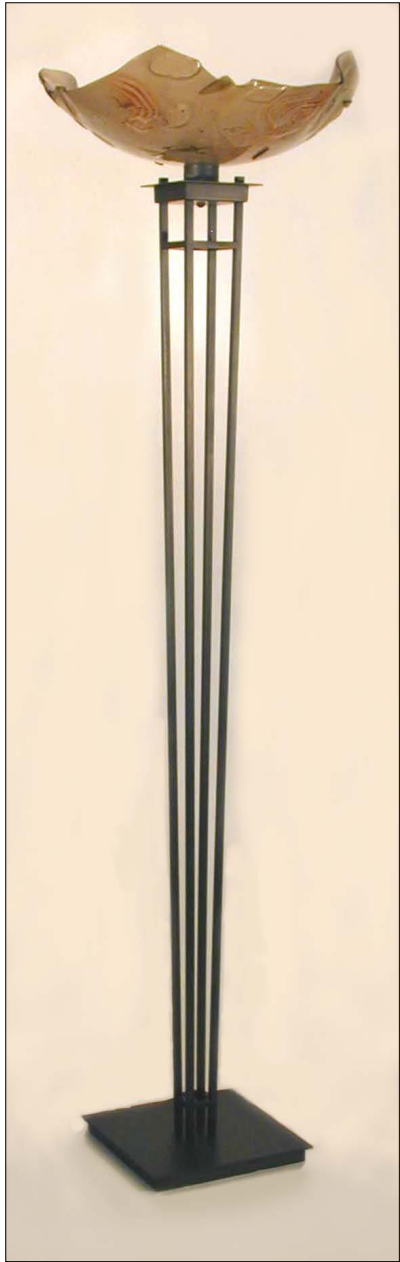

HOWARD LAMP

DESIGNER SERIES

Carol Hall

OCEAN

Available in Mist or Green only

NOTE: OCEAN glass is not compatible with other glass and cannot be used in conjunction with other glass colors.

Green
WD 708

Mist
FD 822

Mist
FD 805

Please refer to glass color samples for color choices.
Photographic representations may vary from actual glass.

Group 1 pricing for round shade
Group 2 pricing for square shade