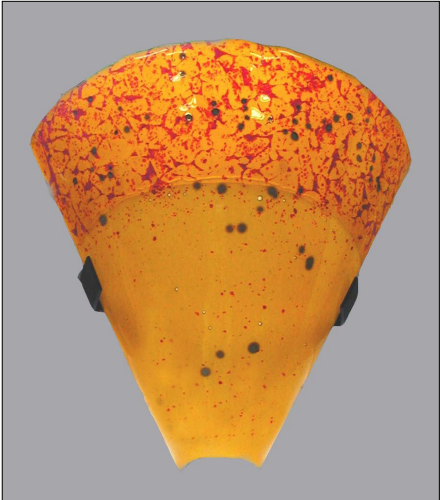

HOWARD LAMP

DESIGNER SERIES

Carol Hall

PEBBLES

Amber with Red
PD 902

Red over White
with Black
WD 701 23"

Amber with Red
WD 711

Amber with Brown

Amber with Black

Red Transparent
with Red

Please refer to glass color samples for color choices.
Photographic representations may vary from actual glass.

Group 2 pricing (round only)